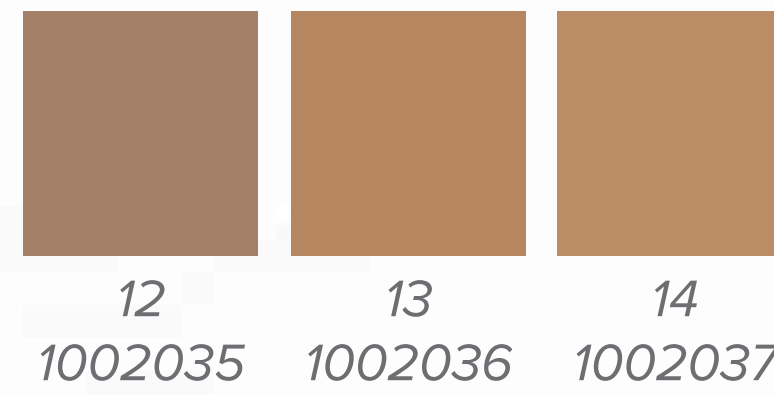

VIDEO 16: VFX PRO

VFX PRO CAMERA READY FOUNDATION