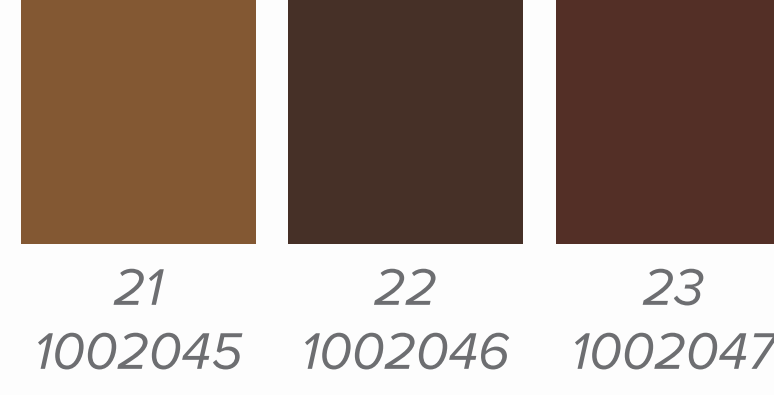

VIDEO 16: VFX PRO

VFX PRO CAMERA READY FOUNDATION